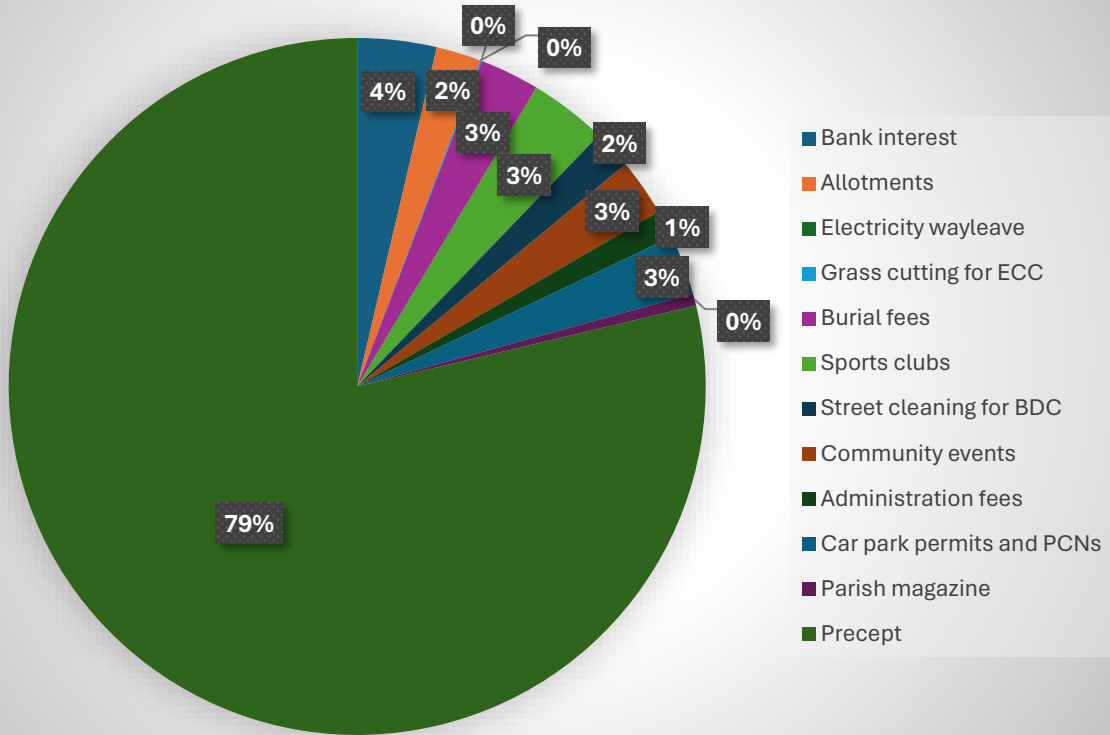

Hatfield Peverel Parish Council Budget 2024/25

Forecasted Income 2024/25

Budgeted Expenditure 2024/25